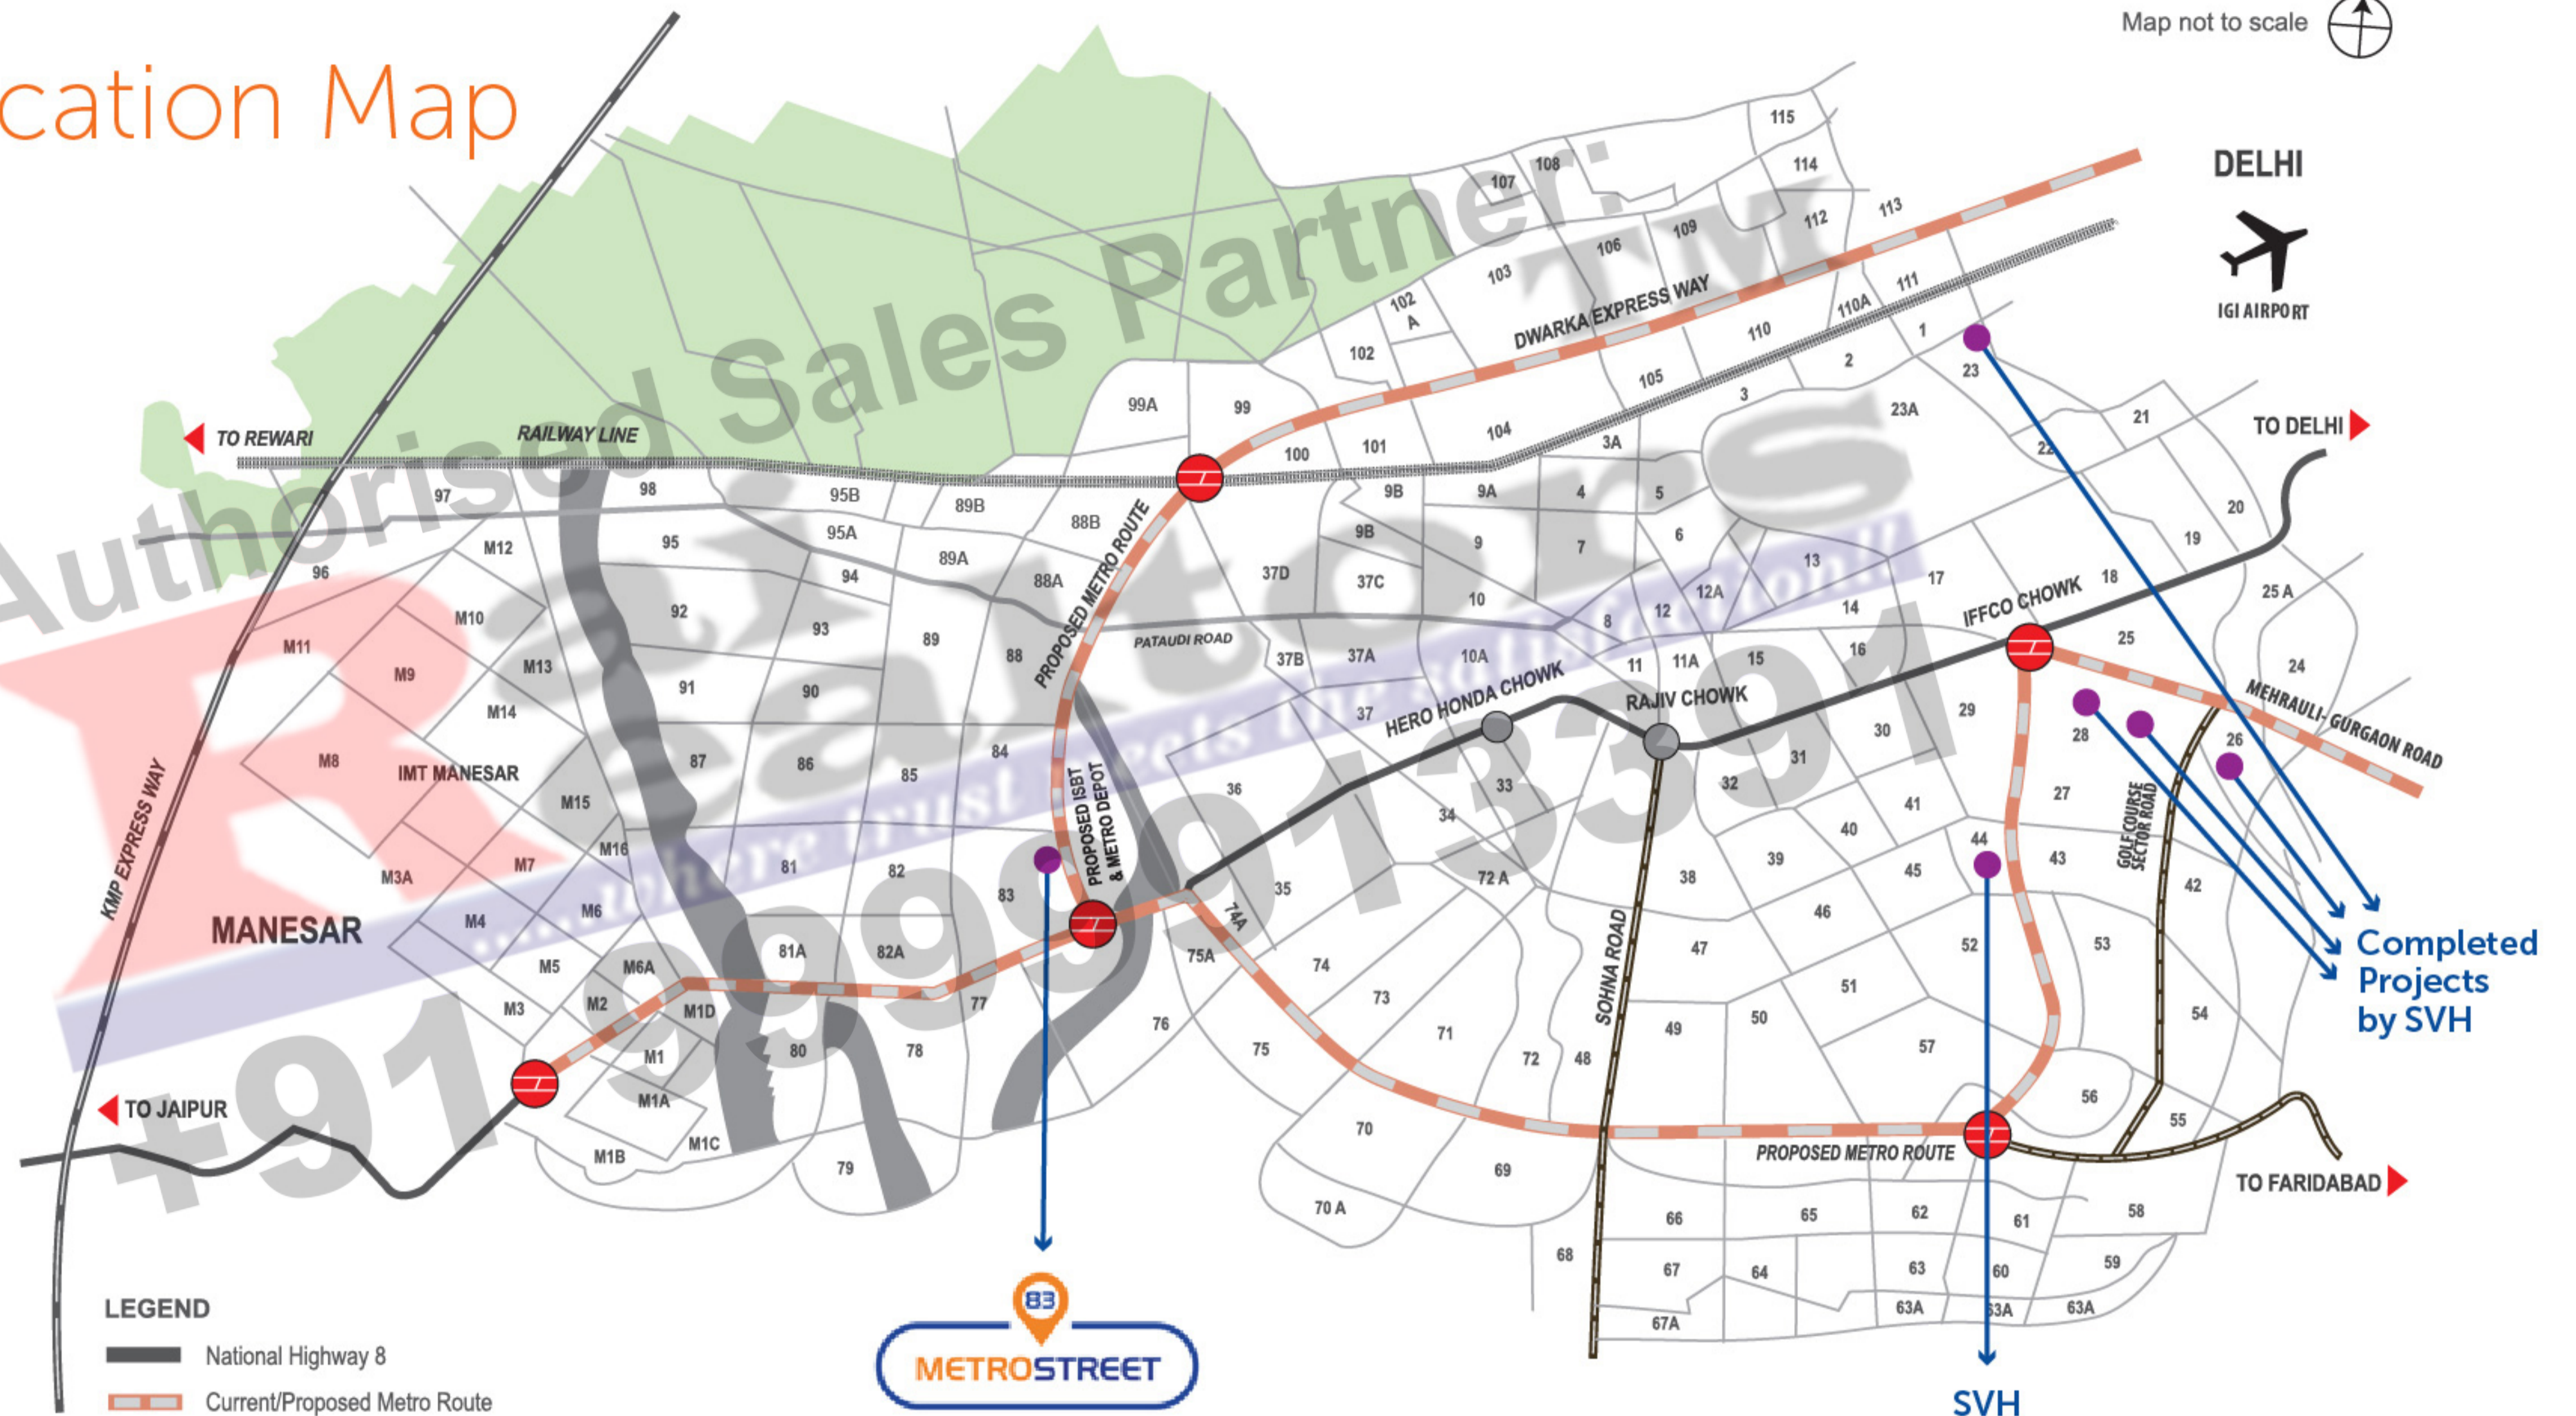

# Location Map

Map not to scale 

Authorised Sales Partner:

**Rai** <sup>TM</sup>  
**Realtors**  
.....where trust meets the satisfaction!!

**+91 9999913391 / 9711199708**